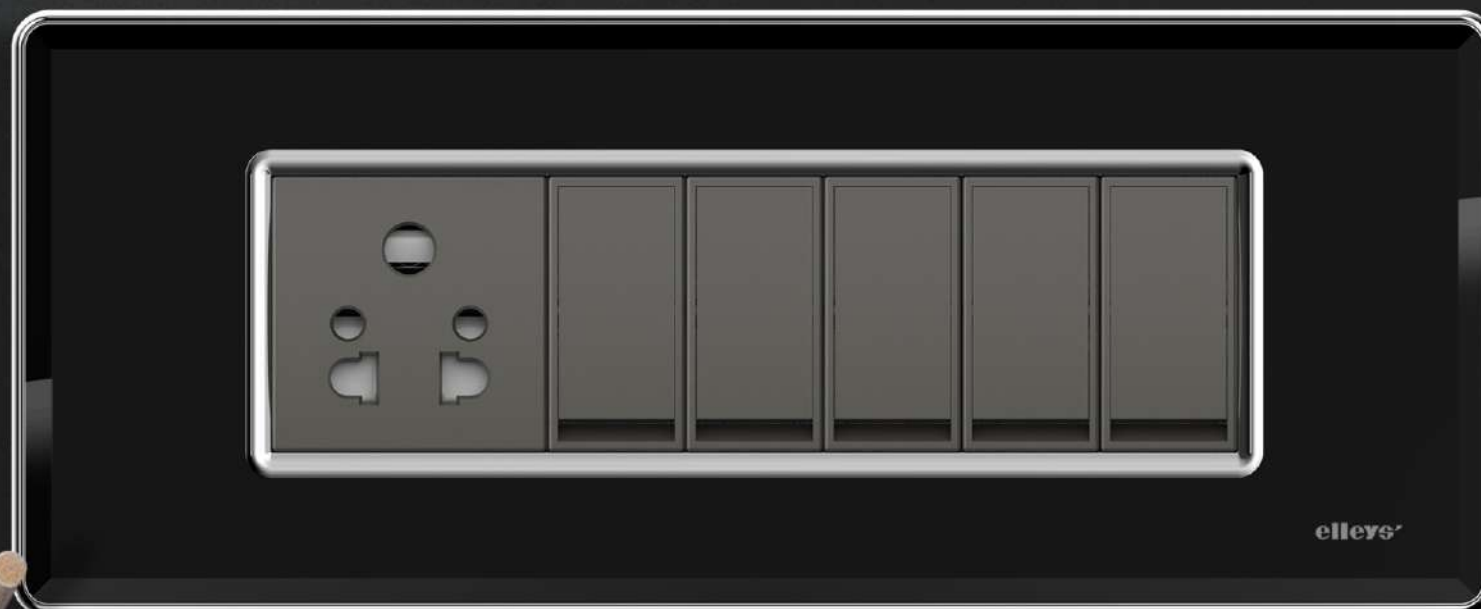

Glossy **Stays Sharp**
till The Bottom of the Glass.

i-mirro Slim Black Frosted Glass Plate
2/3 Multi Socket with Shutter,
e-Flat switches with ultimate lead grey inserts

A naturally alluring colour, black brings with itself intrigue, charm and class. Presented in an iconic glass finish with chrome framing. This E-flat switch range inserts balance functionality with form, adding opulence to your interiors day after day.