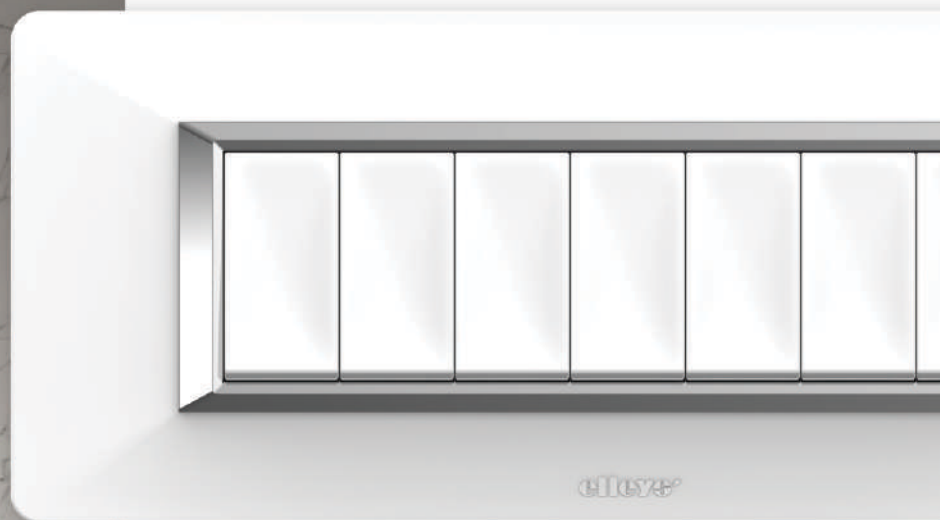

Soft, the best you can get!

Living Room

i-mirro PC Neo White Plate
E-Soft Switches with Neo White inserts

Light to the touch and pleasing to the eye, the minimal design of the E-soft switches range along with its subtle contours and effortless switching function makes it the perfect indoor accessory.