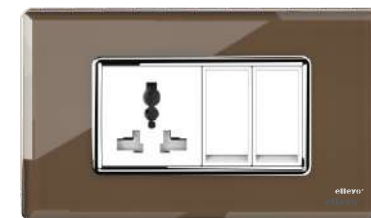

i-mirro slim Bronze Frosted Glass Plate

Leaf Switch with ultimate White inserts

White Frosted

Grey Frosted

Black Frosted

Gold Frosted

Copper Frosted

Bronze Mirror