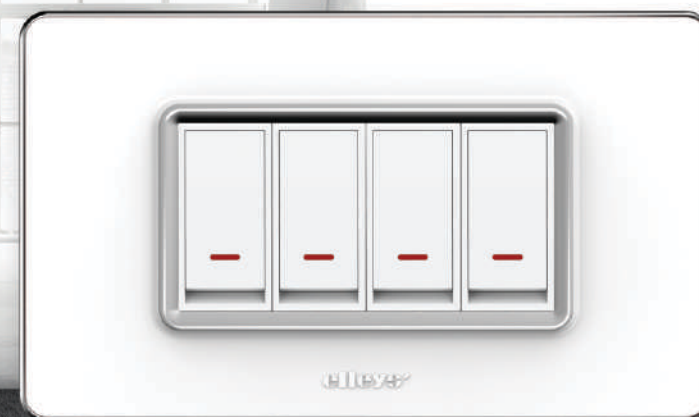

i-Mirro Slim Neo White Plate
with e-Flat Switches
in Neo White Inserts