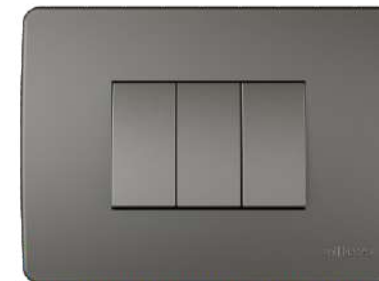

Lead Grey (M)