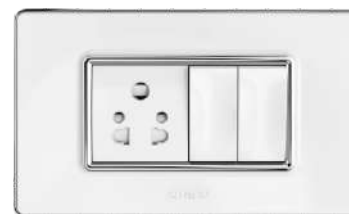

Wood, **Where success**
is at home.

Dark Wood (T)

Italian Walnut (T)

i-mirro slim PC Plate

13A International Socket with Shutter
e-Flat switches with ultimate lead grey inserts

Neo White

Lead Grey (M)

Irish Coffee (M)