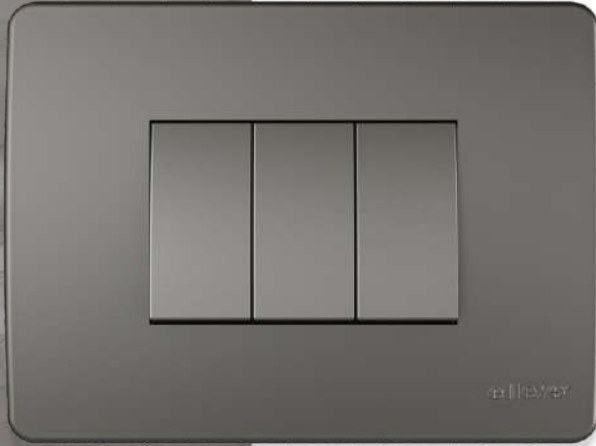

**Fotolia
Lead Grey Plate (M)**
E-Square switch
with ultimate lead grey inserts

elleys'

ROOM NO :