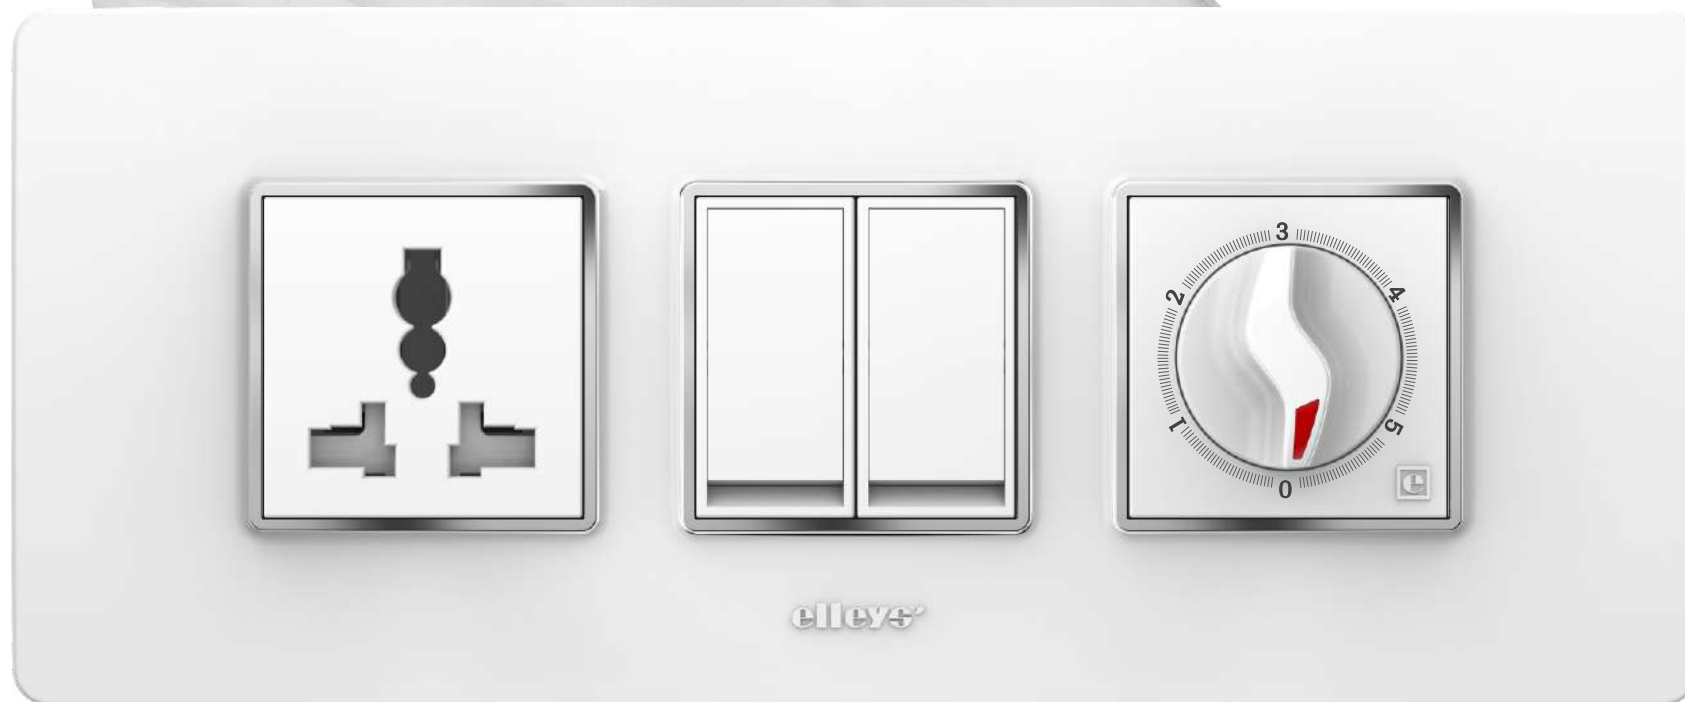

Eyes, let the good times roll.

EYES

EYES

Neo White Plate

Spot Marker Lamp, E-Square Switches
with ultimate white inserts

E-Square designs give your interiors a sense of symmetry, order and stability. Balanced from all sides, this range effortlessly blends into your current decor-scape without being intrusive to the elements that surround it.

Black reaching for the **stars**.

Eyes Plate

13A International Socket with e-Flat
Switches & 5 Step Regulator
with ultimate lead grey inserts

Bathroom - enjoy the difference.

Bathroom

Eyes Classik Wood Plate
2 Pin Socket 1M, E-Soft 1 Way Switch and
Double Pole MCB 25Amp. 2M
with ultimate lead grey inserts

This Is The Age Of The **Pure white.**

Eyes Neo White Plate

5 Step Regulator, e-Flat Switches &
13 A International Socket with Shutter
with Neo White inserts

Everything
is simple with
Accessories.

Eyes Rose Gold Plate
with ultimate lead grey inserts