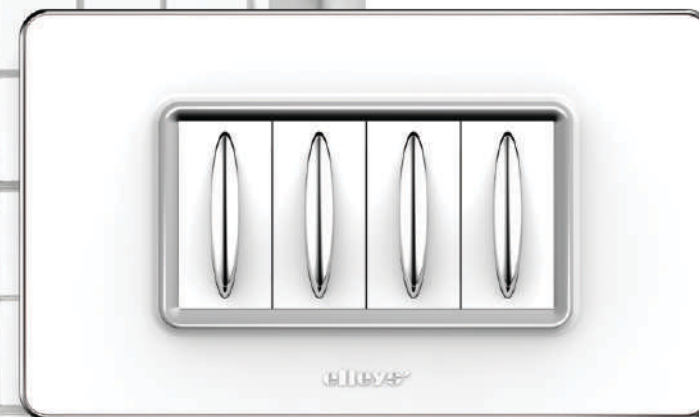

Reach Out and Touch Marble.

Marble

i-Mirro Slim Marble Plate with Leaf Switches

The LEEF range of modular inserts is minimalistic without compromising on function. Inspired by the clean, clear contours of a leaf, this premium range is now accented with marble, bringing a stately sense of charm to it. Ideal from boardrooms to drawing rooms, select this range to bring a sense of grandeur and class to every room you put it in.

**White
always
and
forever.**

i-Mirro Slim Neo White Plate
with Leef Switches
in Neo White Inserts

i-Mirro Slim Neo White Plate
with e-Flat Switches
in Neo White Inserts

Like **Frost bronze.**
Like Never Before.