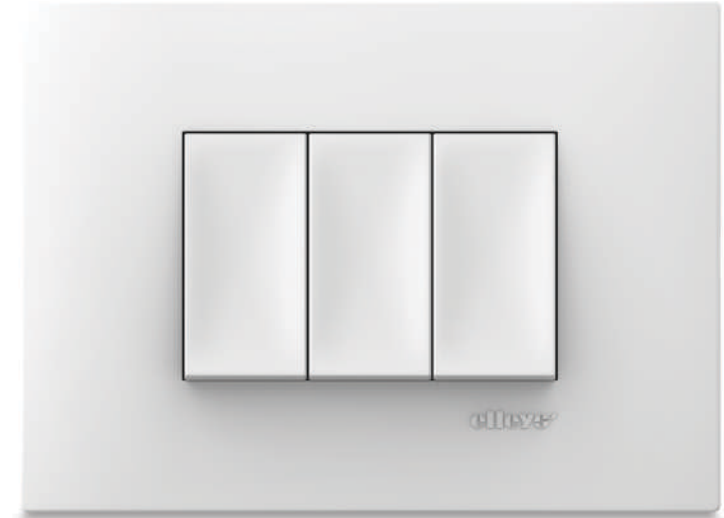

A Day Without **Soft**
is Like a Day Without
Sunshine.

E-SQUARE JET BLACK PLATE
With E-Soft Switches with Ultimate lead grey inserts

E-SQUARE WHITE PLATE
With E-Soft Switches with Neo White inserts

Beautiful & Stylish
from every angle