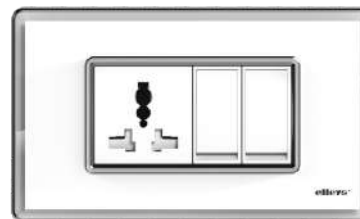

White Frosted