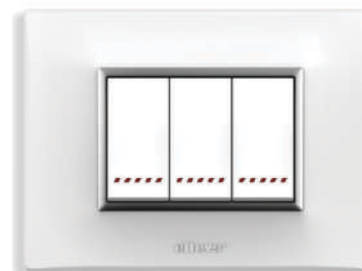

Wooden Colour

Neo White