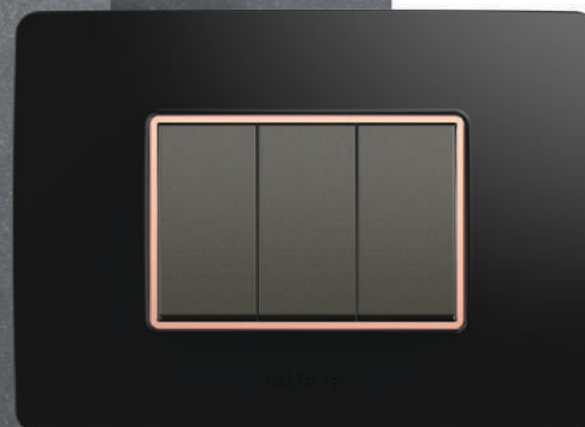

E-SQUARE SWITCHES