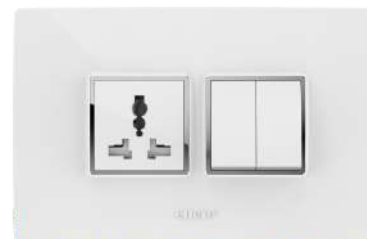

Entoo Jet Black Plate

Entoo Switches & 13A International Socket with shutter with Black inserts

Neo White

Entoo™ Wood Plates		White	Metallic (M)	Texture (T)		
HSN Code	Item Name	Product Code	Product Code	Product Code	Pkg.	Product Size
8538 9000	1 Module Plate	908 701	908 801	908 901	10	114 X 114 mm
8538 9000	2 Module Plate	908 702	908 802	908 902	10	114 X 114 mm
8538 9000	3 Mod. Plate (W/P)	908 703	908 803	908 903	10	129 X 114 mm
8538 9000	4 Module Plate	908 704	908 804	908 904	10	180 X 114 mm
8538 9000	6 Module Plate	908 705	908 805	908 905	10	220 X 114 mm
8538 9000	8 Module Plate	908 706	908 806	908 906	10	270 X 114 mm
8538 9000	10 Module Plate	908 707	908 807	908 907	10	314 X 114 mm
8538 9000	12 Module Plate	908 708	908 808	908 908	10	390 X 114 mm
8538 9000	12 Module Plate (V)	908 709	908 809	908 909	05	219 X 179 mm
8538 9000	16 Module Plate (S)	908 710	908 810	908 910	05	270 X 179 mm
8538 9000	16 Module Plate (Big)	908 711	908 811	908 911	05	270 X 214 mm
8538 9000	20 Module Plate	908 712	908 812	908 912	05	314 X 179 mm
8538 9000	24 Module Plate	908 713	908 813	908 913	05	317 X 219 mm
8538 9000	18 Module Plate	908 714	908 814	908 914	05	275 X 226 mm