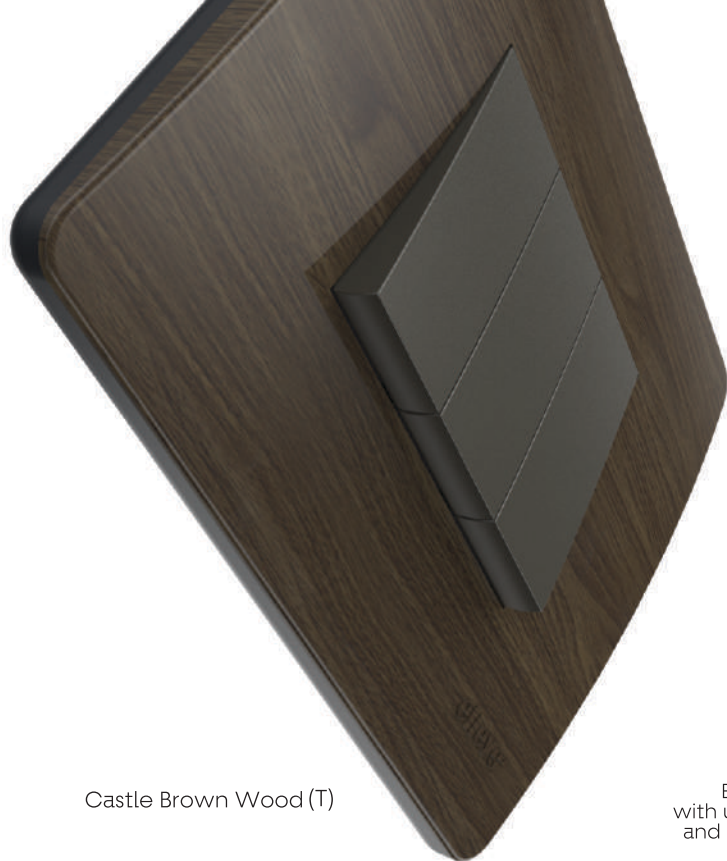

Castle Brown Wood (T)

FOTOLIA Plate
E-Square Switches
with ultimate lead grey
and Neo White inserts