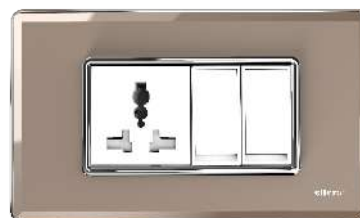

i-mirro slim Bronze Frosted Glass Plate

Leaf Switch with ultimate White inserts

White Frosted

Grey Frosted

Black Frosted

Gold Frosted

Copper Frosted

Bronze Mirror